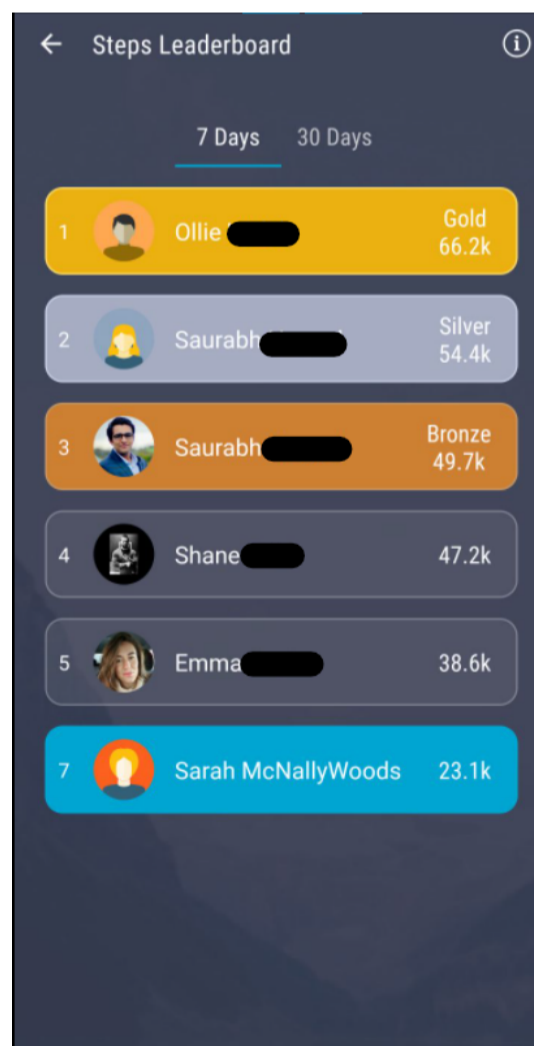

ZEVO[®]HEALTH

How to Check your Company Leaderboard

1. Select the Company Leader board from your Home Screen by tapping View Leaderboard.
2. The Company Leader board shows you the people in your company over the last 7 or 30 days depending on what tab you have selected. You will also be shown your own ranking in relation to the company leaders.
3. The Company Leader board is calculated based on the sum of steps recorded in the last 7 or 30 days.