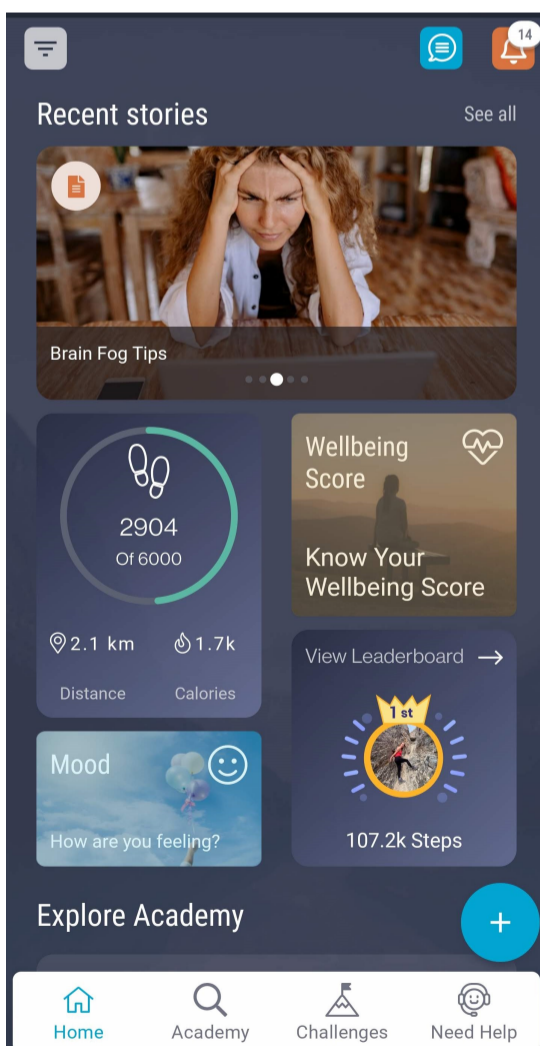

ZEVO[®]HEALTH

How to Check your Company Leaderboard

1. Select the Company Leader board from your Home Screen by tapping View Leaderboard.
2. The Company Leader board shows you the people in your company over the last 7 or 30 days depending on what tab you have selected. You will also be shown your own ranking in relation to the company leaders.
3. The Company Leader board is calculated based on the sum of steps recorded in the last 7 or 30 days.